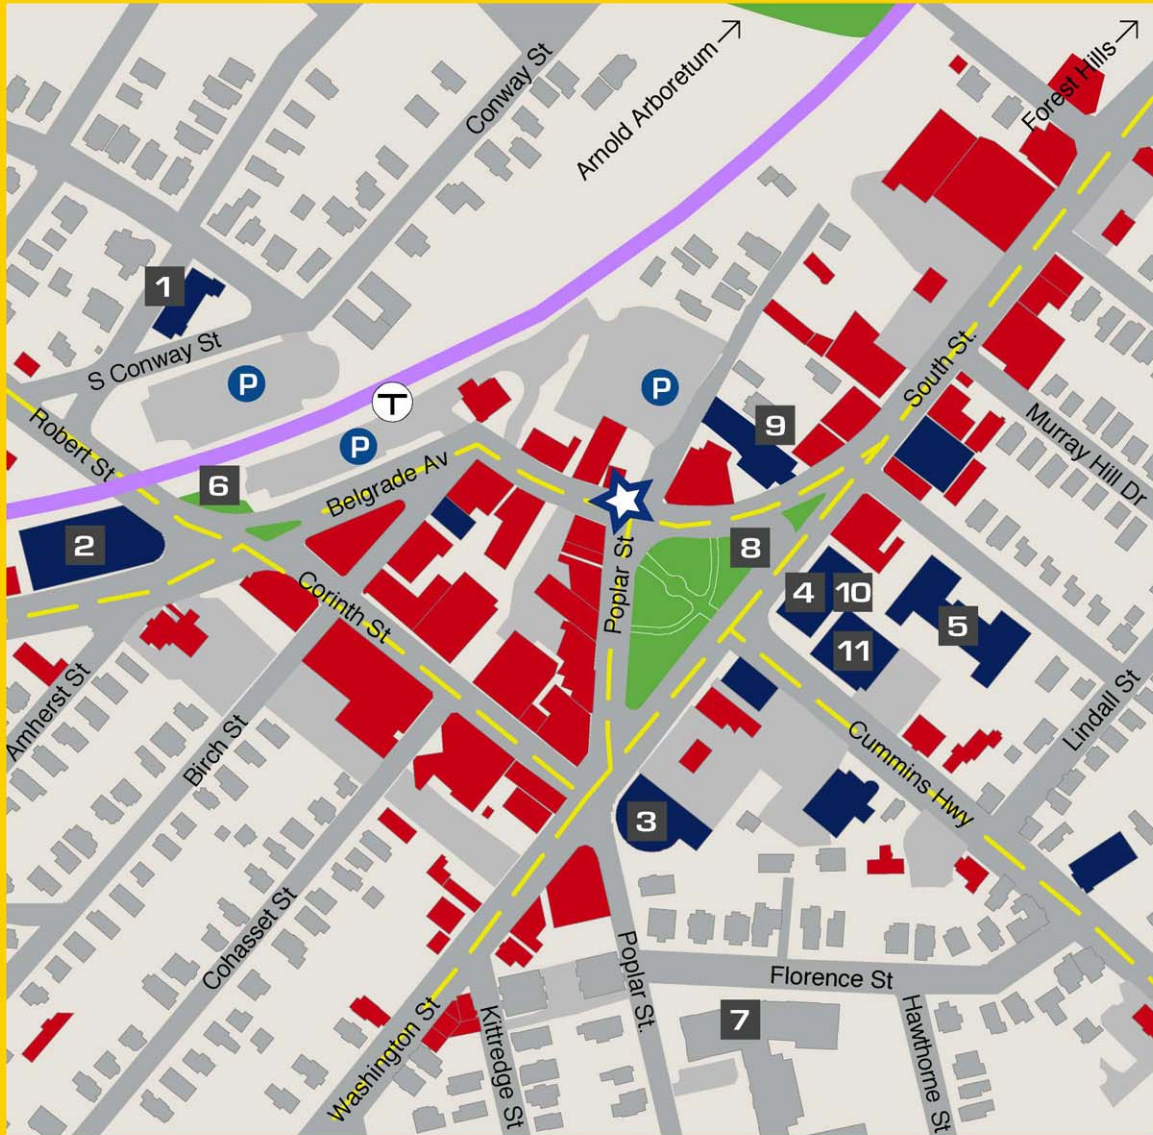

# Roslindale Village

## Key

-  You Are Here
-  Commercial / Retail
-  Institutional
-  Open Space
-  Public Parking
-  Commuter Rail
-  Bus Routes
-  Roslindale Village Commuter Rail

-  1 Boston School of Modern Languages
-  2 St. Nectarios Greek Orthodox Church
-  3 Roslindale Public Library
-  4 Roslindale Community Center
-  5 Sumner School
-  6 Alexander the Great Square
-  7 Rogerson Communities
-  8 Adams Park
-  9 Greater Roslindale Medical Center
-  10 Registry of Motor Vehicles
-  11 United States Post Office